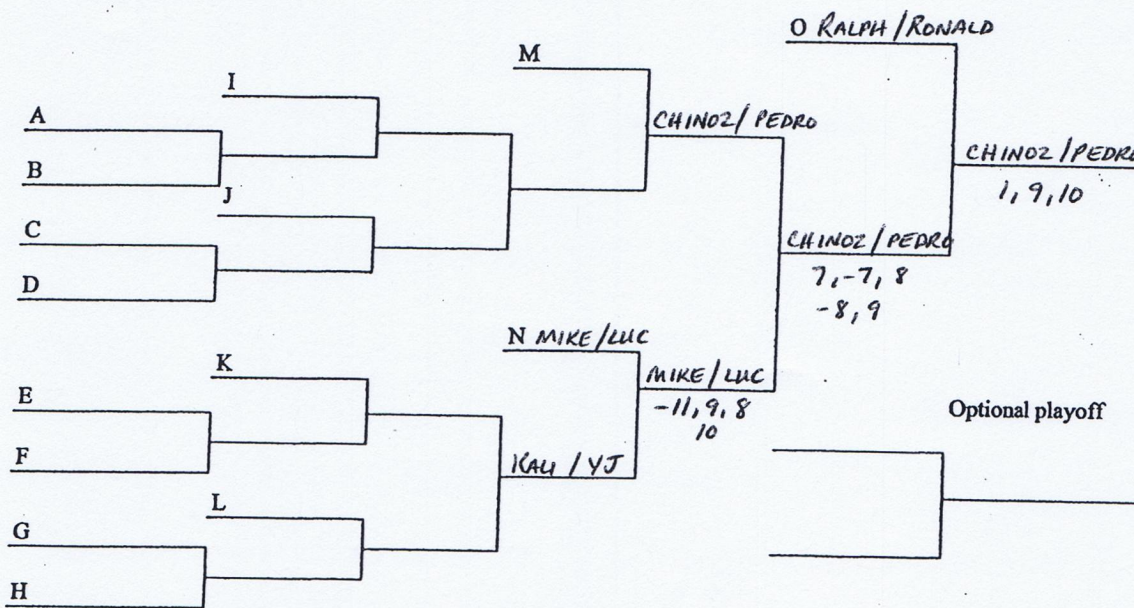

# EL PASO 2014 FALL OPEN VI

Nov 22

## Double Elimination Format

16 Players

U-3250 DOUBLES