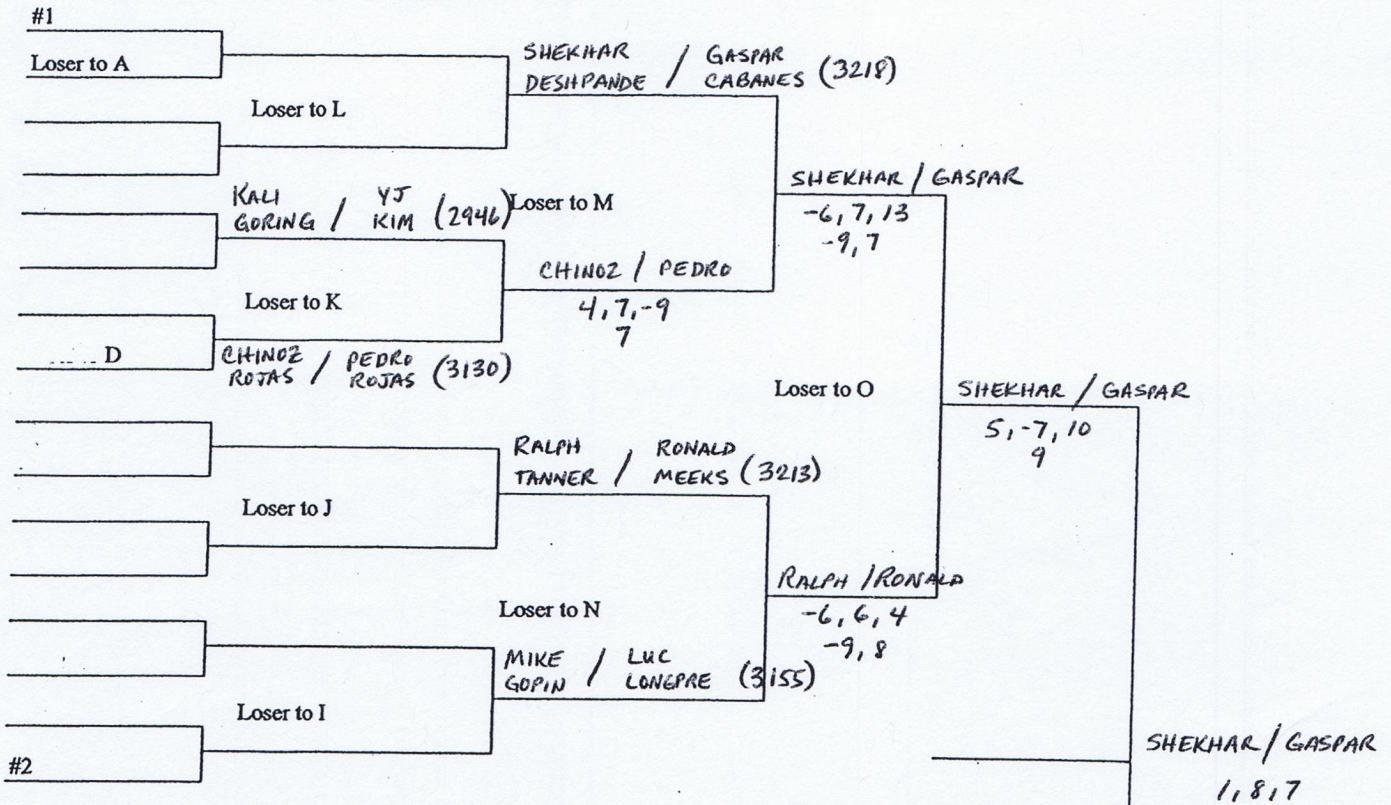

# EL PASO 2014 FALL OPEN VI

Nov 22

## Double Elimination Format

16 Players

U-3250 DOUBLES