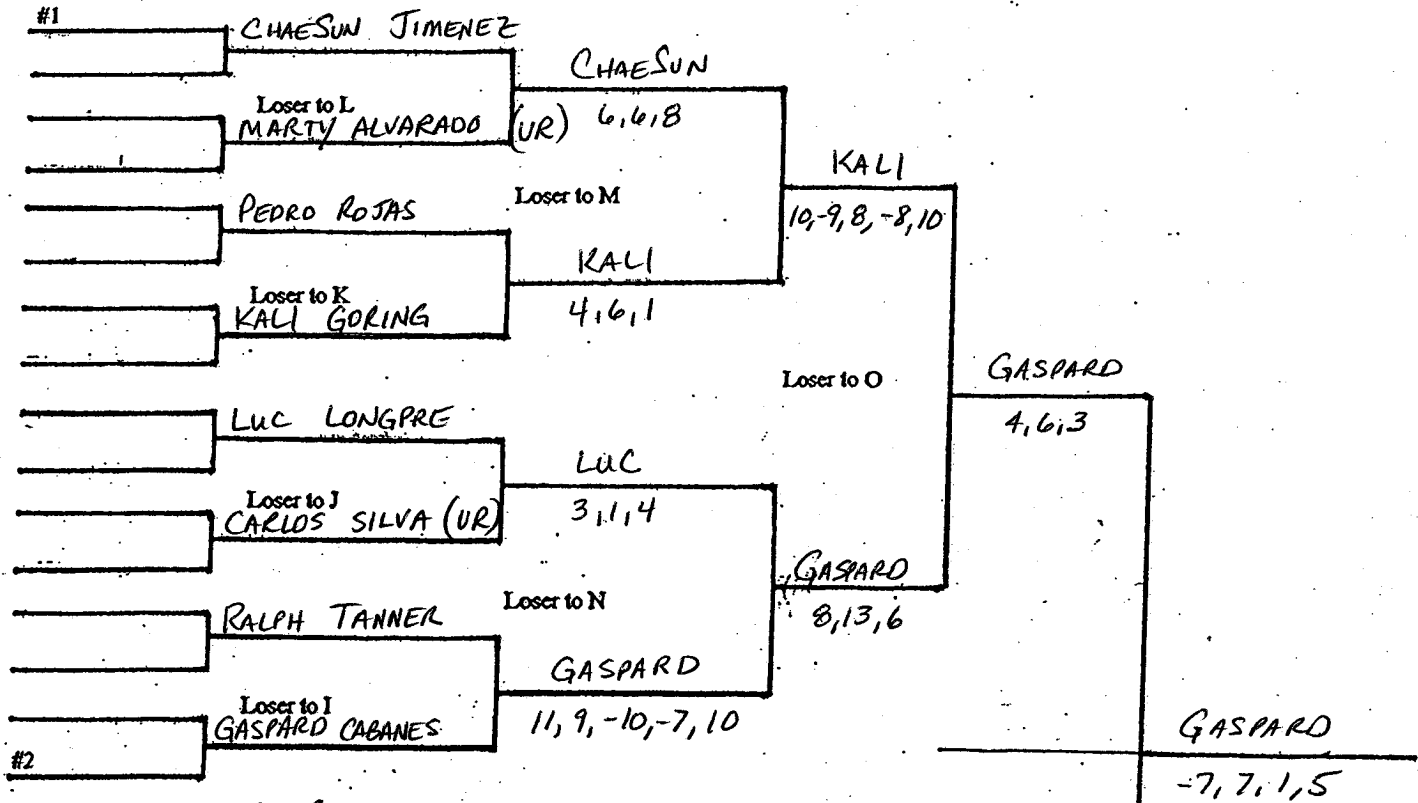

Double Elimination Format

16 Players

2015 RECESSION FIGHTER