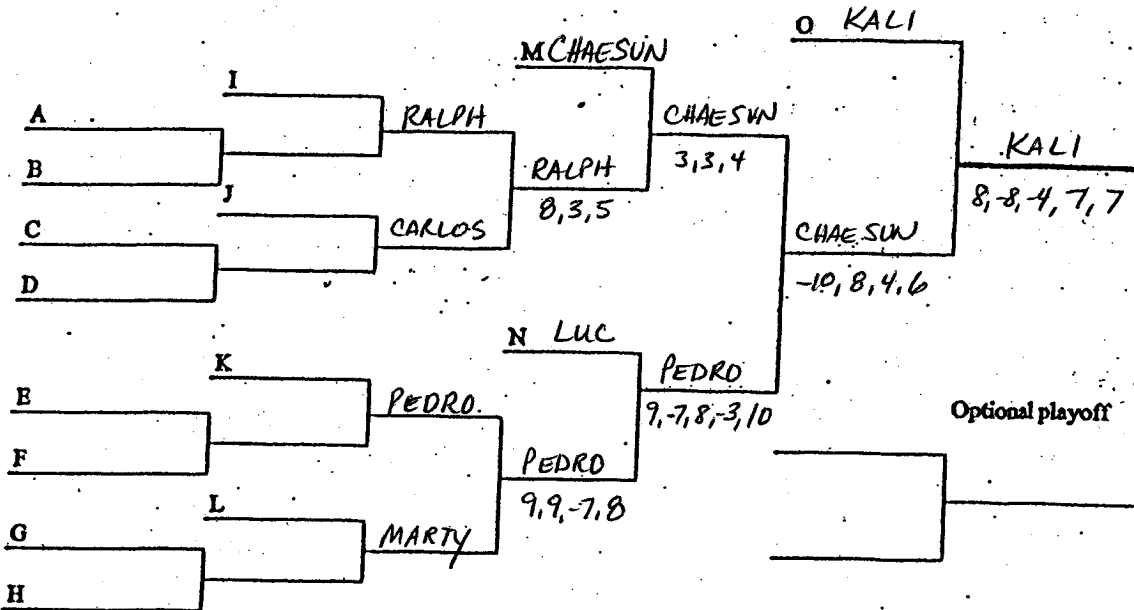

Double Elimination Format

16 Players

2015 RECESSION FIGHTER